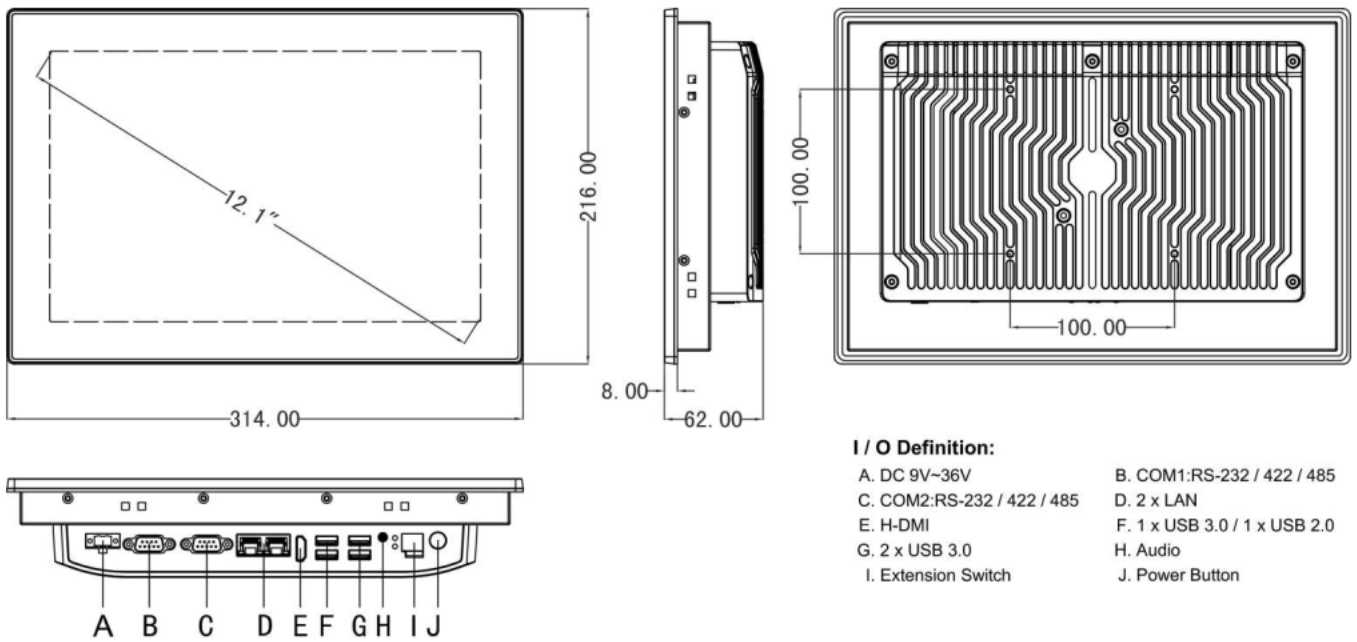

## FEATURES

- 12.1" TFT LED with Capacitive / Resistive Touch
- CPU: Intel 8th Gen i3 8145U / i5 8265U / i7 8565U (Optional)
- 1x DDR4L 2400MHz 4GB, Up to 64GB
- 2xLAN, 2xRS232/422/485, 8KV Static Electricity & 600W TVS Surge Protection
- Built in TPM2.0 for Hardware-based Security
- Wide voltage DC 9V~36V, Overcurrent, Overvoltage & Reverse Connection Protection
- 20°C ~ 70°C extended operating temperature
- IP66 Compliant Front Panel

## SPECIFICATIONS

System		Touch screen	
CPU	Intel Core i3-8145U / i5-8365U / i7-8565U	Touch Screen Type	Capacitive / Resistive Touch
L2 Cache	4MB / 6MB / 8MB	Transmittance	>90%
Memory	DDR4L 2400MHz 4GB, Up to 64GB	Response Time	<5ms
Harddisk	1 x mSATA 64G SSD / (120G / 250G / 500G SSD) Optional	Surface Hardness	≥7H
Graphics	Intel HD Graphics 620	Supply Voltage	5.0V DC
Network	Intel® I211-AT GbE LAN	Touch Life	≥ 3000W
Audio	Realtek ACL662 Audio controller	Instituional	
TPM	TPM 2.0	Material	High-strength Al-alloy, support IP66
Operation System	Windows 10 / 11 / Linux, Ubuntu, Debian	Color	Gray
I / O		VESA Mounting	VESA: 100 x 100 mm
HDMI	1 x H-DMI	Waterproof Rate	IP65 / IP66
LAN	2 x LAN	Product Dimension	314 x 216 x 62 mm
USB	3 x USB 3.0 / 1 x USB 2.0	Cut-out Size	300 x 203 mm
COM	2 x RS-232 / 422 / 485	Packing Size	450 x 170 x 350 mm
Audio	1x Audio_out & Mic_in	Gross Weight	5 KG
Wireless Network	4G / WiFi / Bluetooth (Optional)	Power and Environment	
Other I/O Interface	1 x Power Switch	Operating Temperature	-20~70°C
LCD Panel		Storage Temperature	-20~80°C(-22~176°F)
Panel Size	12.1" Led	Relative Humidity	5%~95%@40°C, non-condensing
Resolution	1280 x 800	Vibration Range	5-500 Hz, 0.026 G2/Hz, 2.16 Grms, X, Y, Z, 1 hour per axis
Aspect Ratio	16:1		
Display Brightness	450 cd/m2	External Power Supply	AC 100 - 240V~50/60Hz, 1.5A
Contrast Ratio	700:1	Working Voltage	DC IN 9V~36V
Viewing Angle	80 / 80 / 80 / 60 (CR≥10) (L / R / U / D)	Power Consumption	≤45W

## Dimension & I/O

**Panel Cutout Dimensions: 300 x 203 mm (11.81 x 8.00 in )**