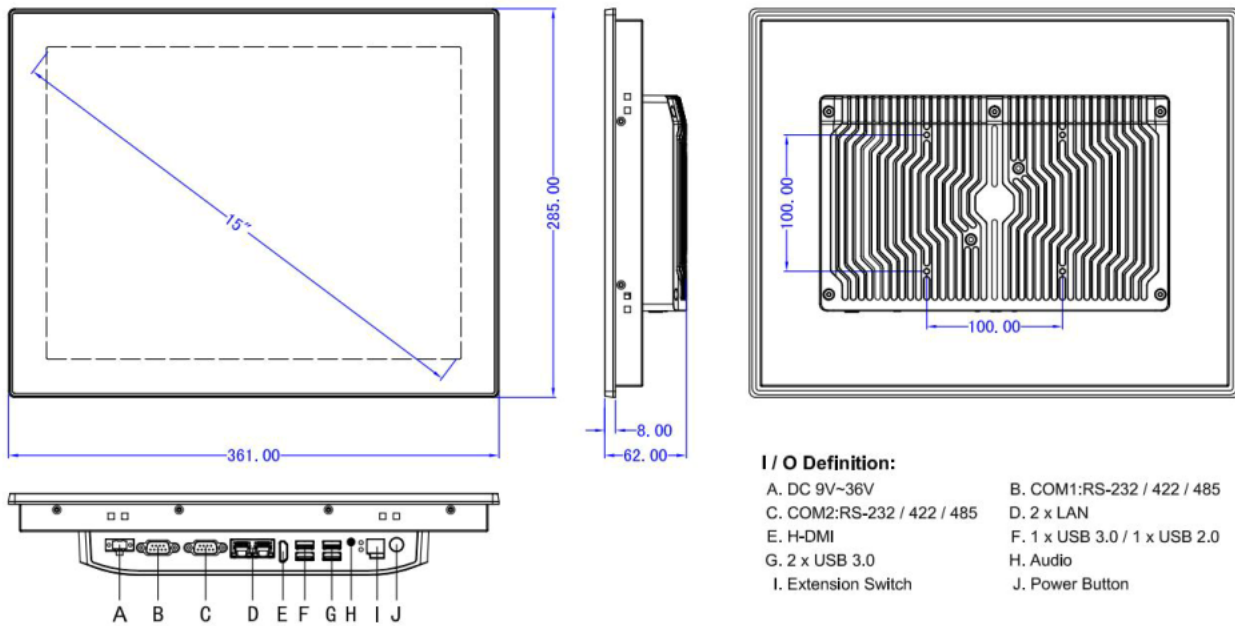

## FEATURES

- 15" TFT LED with Capacitive / Resistive Touch
- CPU: Intel Core 8th Gen i3 8145U / i5 8265U / i7 8565U (Optional)
- 1x DDR4L 2400MHz 4GB, Up to 64GB
- 2xLAN, 2xRS232/422/485, 8KV Static Electricity & 600W TVS Surge Protection
- Built-in TPM2 0 for Hardware based Security
- Wide voltage DC 9V~36V, Overcurrent, Overvoltage & Reverse Connection Protection
- 20°C ~ 70°C extended operating temperature
- IP66 Compliant Front Panel

## SPECIFICATIONS

System		Touch screen	
CPU	Intel Core i3-8145U / i5-8365U / i7-8565U	Touch Screen Type	Capacitive / Resistive Touch
L2 Cache	4MB / 6MB / 8MB	Transmittance	>90%
Memory	DDR4L 2400MHz 4GB, Up to 64GB	Response Time	<5ms
Harddisk	1 x M.2 120G SSD / (250G / 500G / 1TB SSD) Optional	Surface Hardness	≥7H
Graphics	intel HD Graphics 620	Supply Voltage	5.0V DC
Network	Intel® I211-AT GbE LAN	Touch Life	≥ 3000W
Audio	Realtek ACL662 Audio controller	Instituional	
TPM	TPM 2.0	Material	High-strength Al-alloy
Operation System	Windows 10 / 11 / Linux, Ubuntu, Debian	Color	Gray
I / O		VESA Mounting	VESA: 100 x 100 mm
HDMI	1 x H-DMI	Waterproof Rate	IP65 / IP66
LAN	2 x LAN	Product Dimension	361 x 285 x 62 mm
USB	3 x USB 3 0 / 1 x USB 2 0	Cut-out Size	347 x 271 mm
COM	2 x RS-232 / 422 / 485	Packing Size	460 x 180 x 400 mm
Audio	1x Audio_out & Mic_in	Gross Weight	7 KG
Wireless Network	WiFi / Bluetooth ( 4G / 5G Optional )	Power and Environment	
Other I/O Interface	1 x Power Switch	Operating Temperature	-20~70°C
LCD Panel		Storage Temperature	-30~80°C(-22~176°F)
Panel Size	15" LED	Relative Humidity	5%~95%@40°C, non-condensing
Resolution	1024 x 768	Vibration Range	5-500 Hz, 0.026 G2/Hz, 2.16 Grms, X, Y, Z, 1 hour per axis
Aspect Ratio	4:3		
Display Brightness	350 cd/m2	External Power Supply	AC 100 - 240V~50/60Hz, 1 5A
Backlight Lifetime	50000 Hr (min.)	Working Voltage	DC IN 9V~36V
Viewing Angle	89 / 89 / 89 / 89 (CR≥10) ( L / R / U / D )	Power Consumption	≤45W

## Dimension & I/O

Panel Cutout Dimensions: 347 x 271 mm (13.67 x 10.67 in )