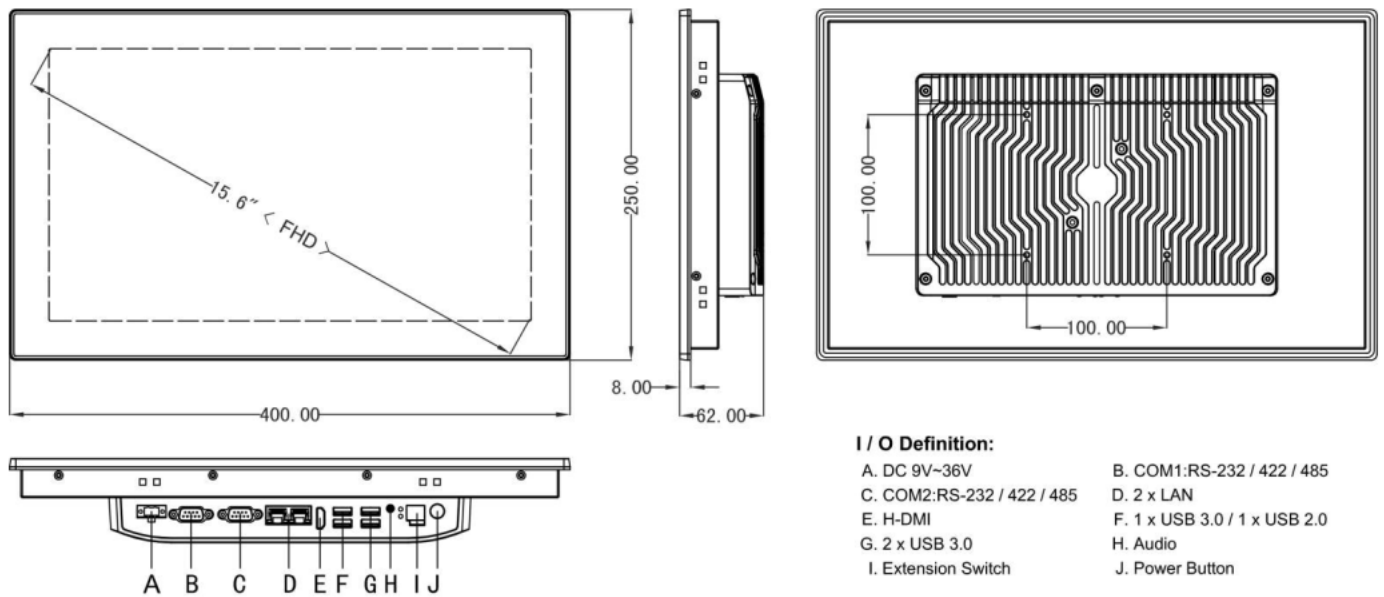

SPECIFICATIONS

System		Touch screen	
CPU	Intel Core i3-8145U / i5-8365U / i7-8565U	Touch Screen Type	Capacitive / Resistive Touch
L2 Cache	4MB / 6MB / 8MB	Transmittance	>90%
Memory	DDR4L 2400MHz 4GB, Up to 64GB	Response Time	<5ms
Harddisk	1 x M.2 120G SSD / (250G / 500G / 1TB SSD) Optional	Surface Hardness	≥7H
Graphics	Intel HD Graphics 620	Supply Voltage	5.0V DC
Network	Intel® I211-AT GbE LAN	Touch Life	≥ 3000W
Audio	Realtek ACL662 Audio controller	Instituional	
TPM	TPM 2.0	Material	High-strength Al-alloy, support IP66
Operation System	Windows 10 / 11 / Linux, Ubuntu, Debian	Color	Gray
I / O		VESA Mounting	VESA: 100 x 100 mm
HDMI	1 x H-DMI	Waterproof Rate	IP65 / IP66
LAN	2 x LAN	Product Dimension	400 x 250 x 62 mm
USB	3 x USB 3.0 / 1 x USB 2.0	Cut-out Size	386 x 236 mm
COM	2 x RS-232 / 422 / 485	Packing Size	460 x 180 x 400 mm
Audio	1x Audio_out & Mic_in	Gross Weight	7 KG
Wireless Network	WiFi / Bluetooth (4G / 5G Optional)	Power and Environment	
Other I/O Interface	1 x Power Switch	Operating Temperature	-20~70°C
LCD Panel		Storage Temperature	-30~80°C(-22~176°F)
Panel Size	15.6" FHD Led	Relative Humidity	5%~95%@40°C, non-condensing
Resolution	1920 x 1080	Vibration Range	5-500 Hz, 0.026 G2/Hz, 2.16 Grms, X, Y, Z, 1 hour per axis
Aspect Ratio	16:9		
Display Brightness	600 cd/m2	External Power Supply	AC 100 - 240V~50/60Hz, 1.5A
Contrast Ratio	1000:1	Working Voltage	DC IN 9V~36V
Viewing Angle	89 / 89 / 89 / 89 (CR≥10) (L / R / U / D)	Power Consumption	≤45W

Dimension & I/O

Panel Cutout Dimensions: 386 x 236 mm (15.20 x 9.29 in)

ORDERING INFORMATION

PACKING LIST

- 1x AS15 .6 I5 LC1
- 1x Utility DVD Driver
- 8x Embedded Buckles
- 1x Power Adaptor

AVAILABLE MODELS